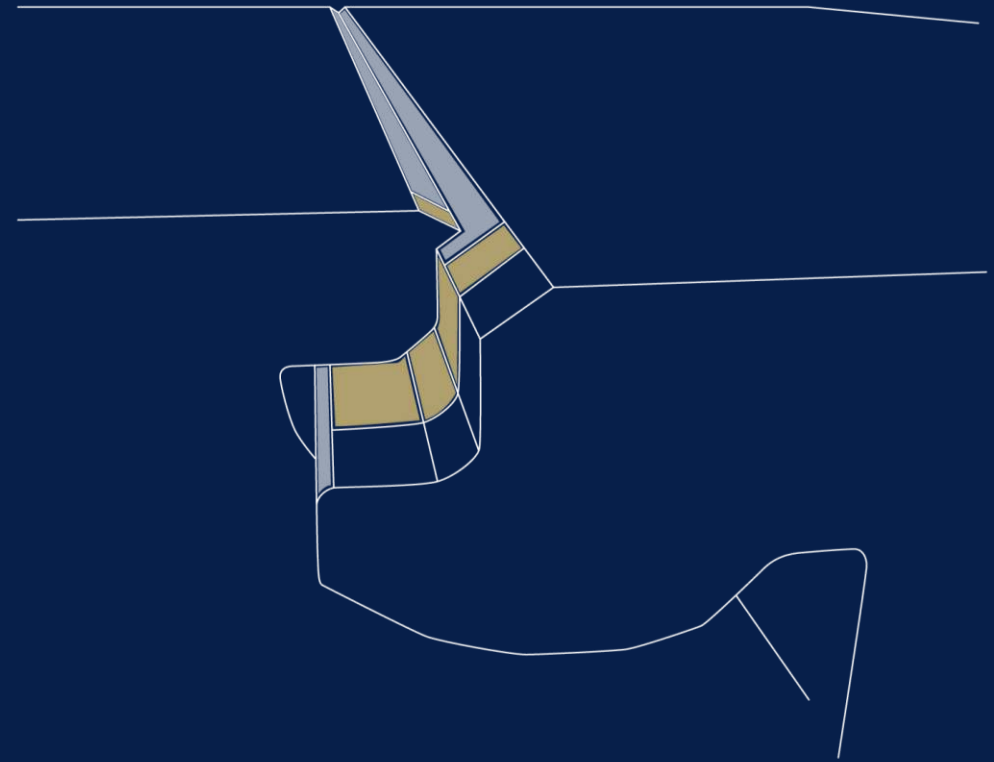

AC 4 / AC 5

megaloc aqua protect

**WATER RESISTANT**

**72 HOURS**

megaloc aqua protect

is easy to install and gives you full protection. The unique system provides reliable water resistance by preventing water from entering the joints.