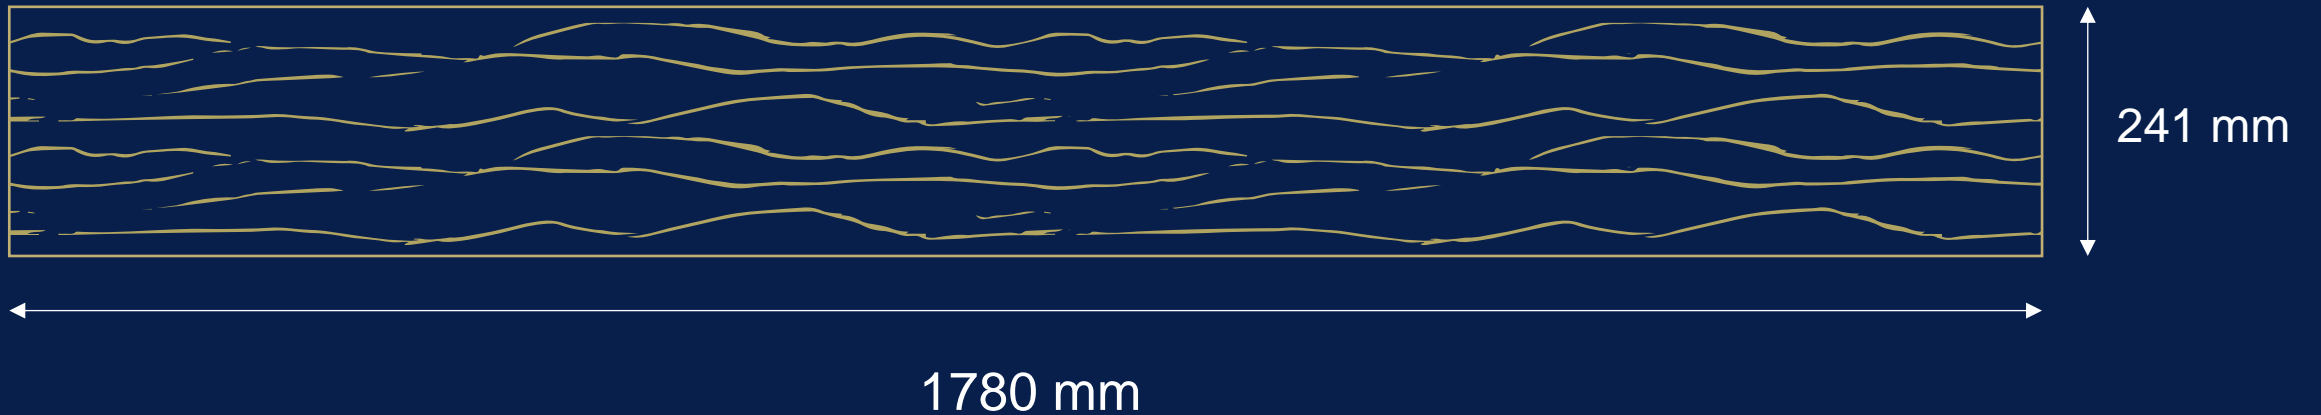

The format – the ideal length

Choose 8 or 10 mm!

The collection

Grande XXL NEW

8 mm AC4

Position	item code	item name	decor	structure	surface	profile	bevel	planks / box	m² / box	box / pal.	m² / pal.	dimension
1	62960		D618 Eiche gebürstet weiss #	[41] Everest	AC4	ML 2.X	4V	9	3,88	32	124,24	1790x241x8mm
2	62961		D522 Bodman Oak hellbraun EX #	[41] Everest	AC4	ML 2.X	4V	9	3,88	32	124,24	1790x241x8mm
3	62962		L3723 Kastanie LHD	[41] Everest	AC4	ML 2.X	4V	9	3,88	32	124,24	1790x241x8mm
4	62963		L393 Bennet Oak	[41] Everest	AC4	ML 2.X	4V	9	3,88	32	124,24	1790x241x8mm
5	62964		L525 Bodman Oak hellgrau POOL	[41] Everest	AC4	ML 2.X	4V	9	3,88	32	124,24	1790x241x8mm
6	62965		L782 Beaumont Oak hell	[41] Everest	AC4	ML 2.X	4V	9	3,88	32	124,24	1790x241x8mm
7	62966		D6495_243 Tatra anthrazit	[41] Everest	AC4	ML 2.X	4V	9	3,88	32	124,24	1790x241x8mm
8	62967		D6493_243 Tatra beige	[41] Everest	AC4	ML 2.X	4V	9	3,88	32	124,24	1790x241x8mm

10 mm AC5

Position	item code	item name	decor	structure	surface	profile	bevel	planks / box	m² / box	box / pal.	m² / pal.	dimension
7	62968		8387F09	[41] Everest	AC5	ML 2.X	4V	7	3,02	32	96,63	1790x241x10mm
8	62969		8387F10	[41] Everest	AC5	ML 2.X	4V	7	3,02	32	96,63	1790x241x10mm
9	62970		8387F06	[41] Everest	AC5	ML 2.X	4V	7	3,02	32	96,63	1790x241x10mm
10	62971		8288F23	[41] Everest	AC5	ML 2.X	4V	7	3,02	32	96,63	1790x241x10mm
11	62972		8287F06	[41] Everest	AC5	ML 2.X	4V	7	3,02	32	96,63	1790x241x10mm
12	62973		8300F03	[41] Everest	AC5	ML 2.X	4V	7	3,02	32	96,63	1790x241x10mm
13	62974		L4022	[41] Everest	AC5	ML 2.X	4V	7	3,02	32	96,63	1790x241x10mm
14	62975		L4023	[41] Everest	AC5	ML 2.X	4V	7	3,02	32	90,09	1790x241x10mm